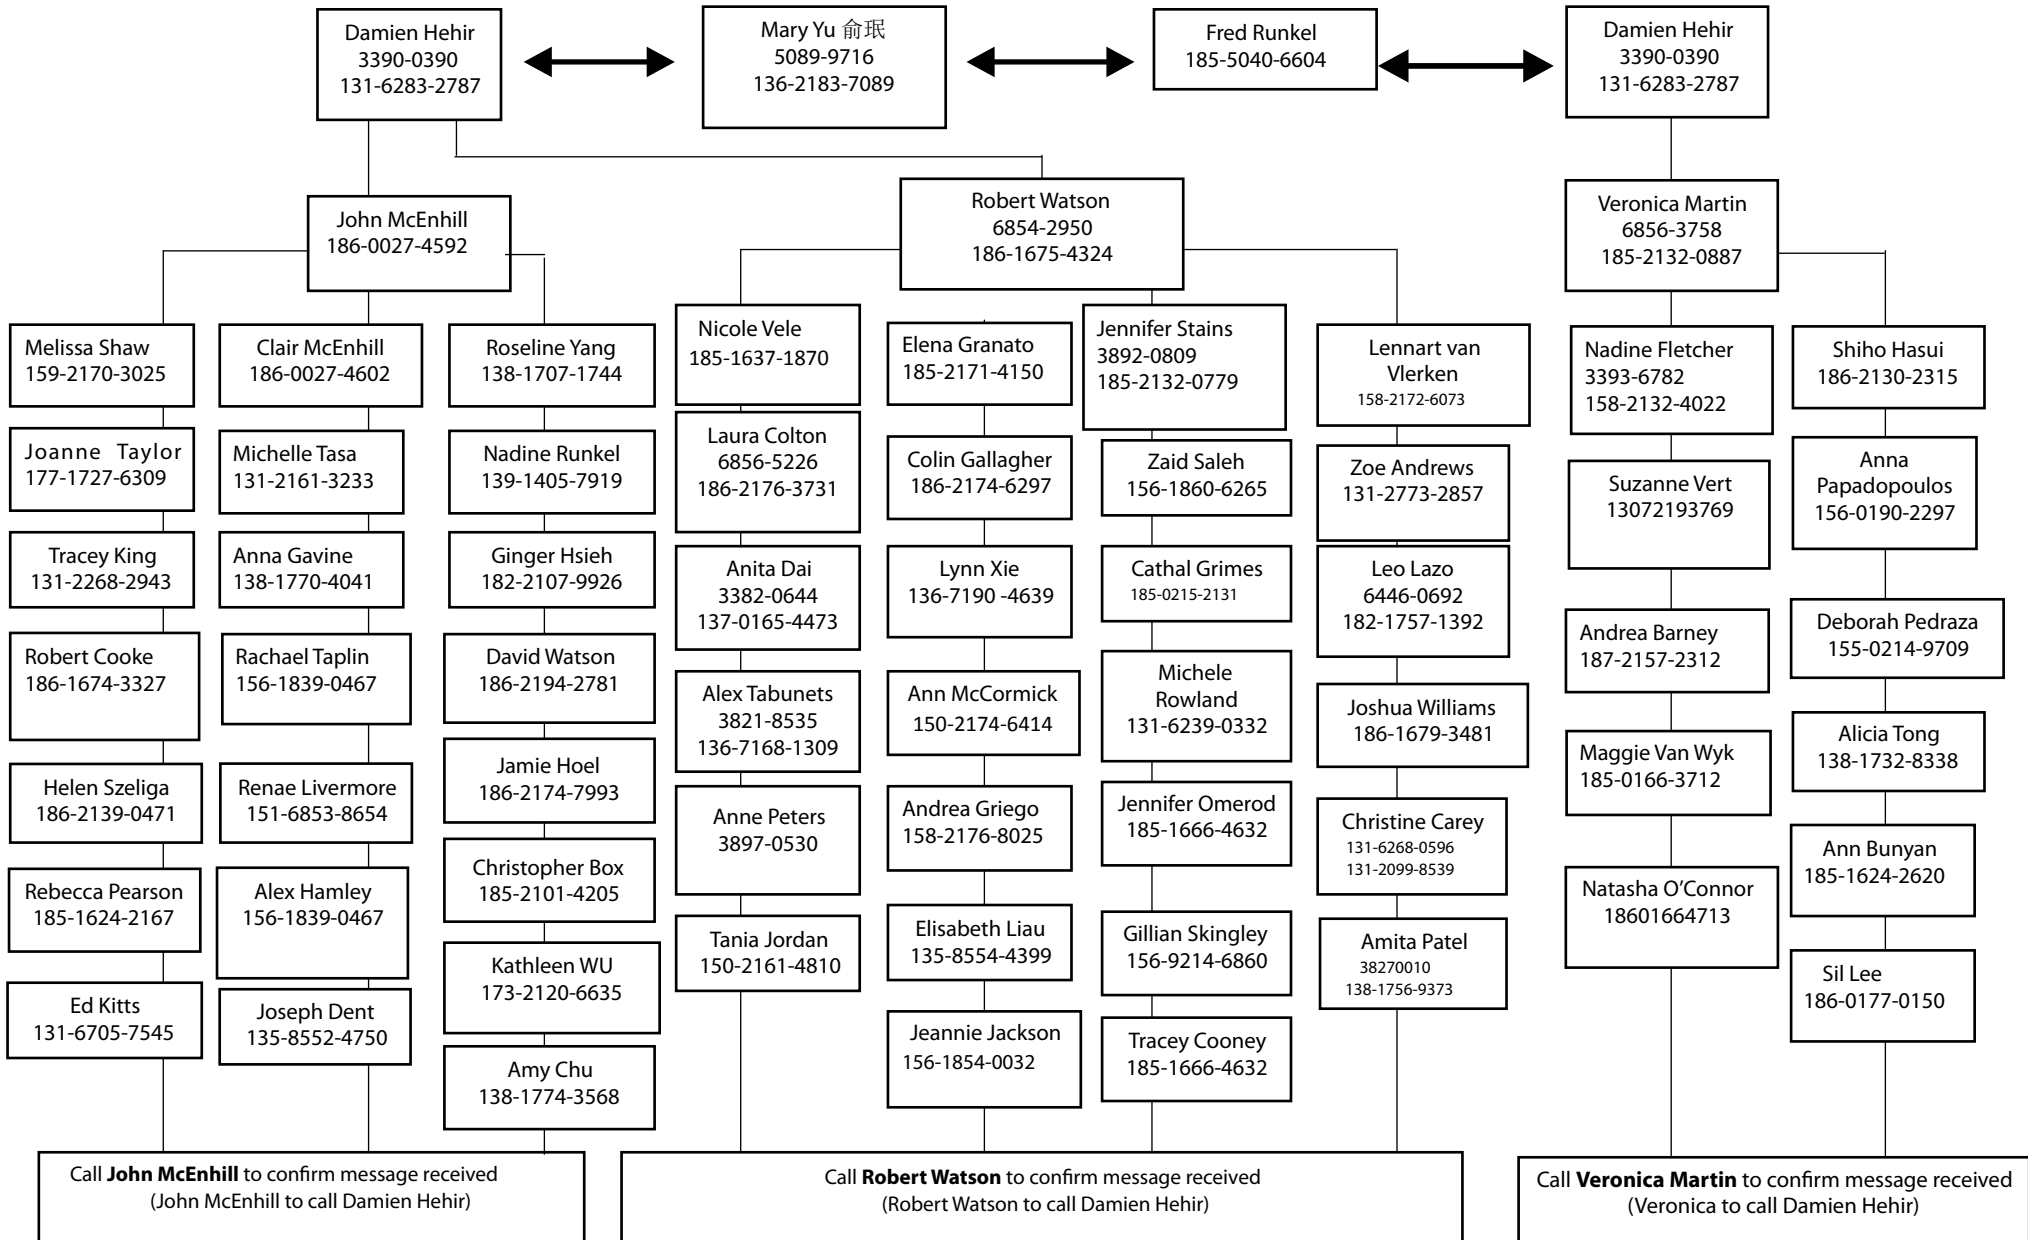

YCIS Shanghai – Regency Park Campus Emergency Phone Tree (Western Staff)

During an emergency, please call the person(s) directly under your name, if the person(s) cannot be reached, please call those on the next level.

YCIS Shanghai – Regency Park Campus Emergency Phone Tree (Chinese Staff)

During an emergency, please call the person(s) directly under your name, if the person(s) cannot be reached, please call those on the next level.